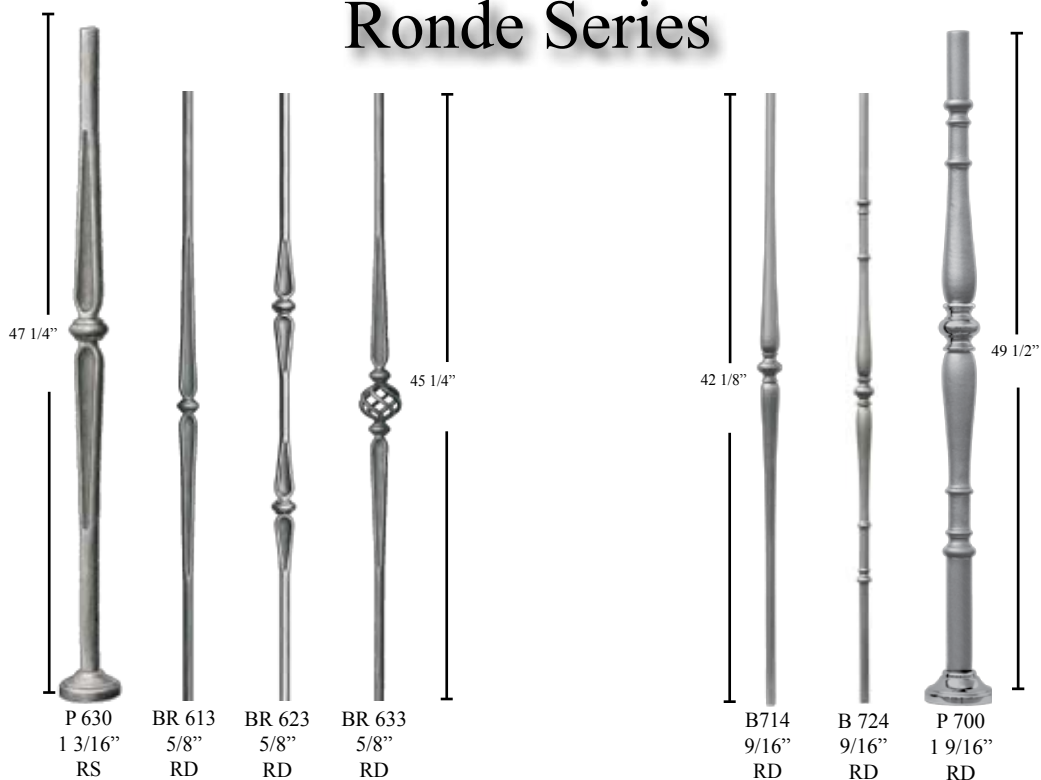

Masters Series

P 202 1" SQ B 2103 1/2" SQ B 2203 1/2" SQ B 2303 1/2" SQ

Castel Series

P 612 1" SQ B 6114 1/2" SQ B 6214 1/2" SQ B 6314 1/2" SQ

POWDER COAT AND PATINA FINISHES ON GRANDE FORGE FORGINGS

Actual Color may vary slightly from photos. Color variations between pieces are natural and serve to enhance the artistic quality of the designs.

Tradition Series

Ronde Series

Powder Coat Colors

Bronze Metallic

Copper Vein

Iron Glimmer

Matte Black

Rustique Series