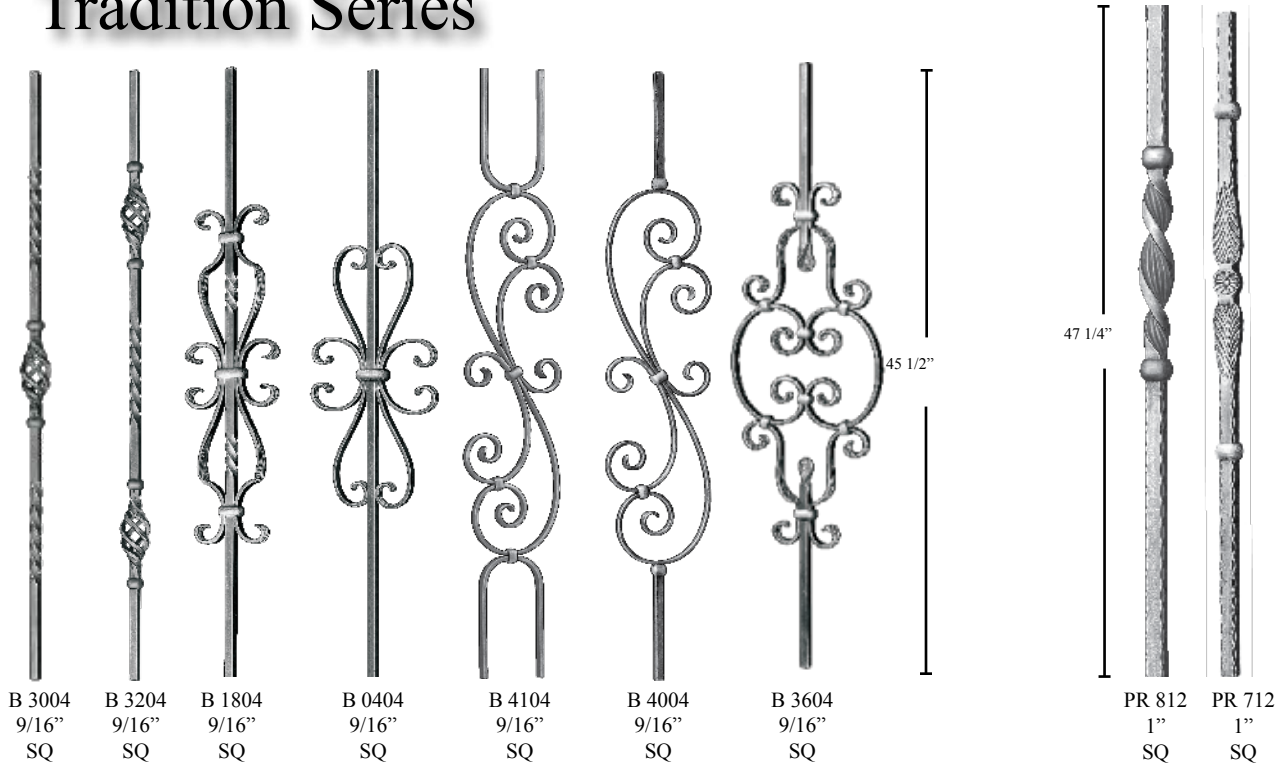

POWDER COAT AND PATINA FINISHES ON GRANDE FORGE FORGINGS

Actual Color may vary slightly from photos. Color variations between pieces are natural and serve to enhance the artistic quality of the designs.

Tradition Series