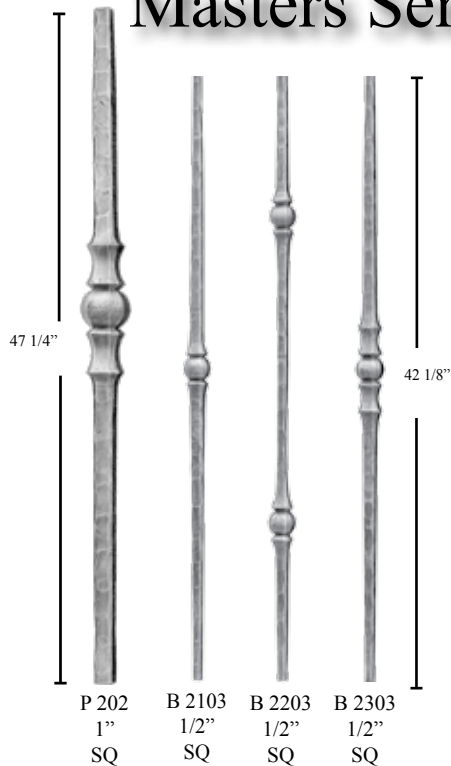

Patina Colors

Aged Green Antique Copper Antique Gold Antique Pewter Antique Silver German Silver Oil Rubbed Silver Satin Clear

P 122 1" SQ P 102 1" SQ P 105 1" SQ P 152 1" SQ PS 125 1" SQ PS 122 1" SQ P 132 1" SQ B 9114 9/16" SQ B 9204 9/16" SQ B 0104 9/16" SQ B 0204 9/16" SQ B 0704 9/16" SQ B 0804 9/16" SQ

Masters Series

P 202 1" SQ B 2103 1/2" SQ B 2203 1/2" SQ B 2303 1/2" SQ

Castel Series

P 612 1" SQ B 6114 1/2" SQ B 6214 1/2" SQ B 6314 1/2" SQ

POWDER COAT AND PATINA FINISHES ON GRANDE FORGE FORGINGS

Actual Color may vary slightly from photos. Color variations between pieces are natural and serve to enhance the artistic quality of the designs.

B 7104
9/16"
SQ

B 7404
9/16"
SQ

B 7204
9/16"
SQ

B 8104
9/16"
SQ

B 8204
9/16"
SQ

45 1/2"

Cast Iron

49 5/8"

FOC 224Z
1 5/8" RD
1 3/4" H x 4 3/4" OD

FOC 52Z
9/16" SQ
1" H x 1 15/16" OD

FOC 225Z
1 11/16" RD
1 7/8" H x 4 3/4" OD