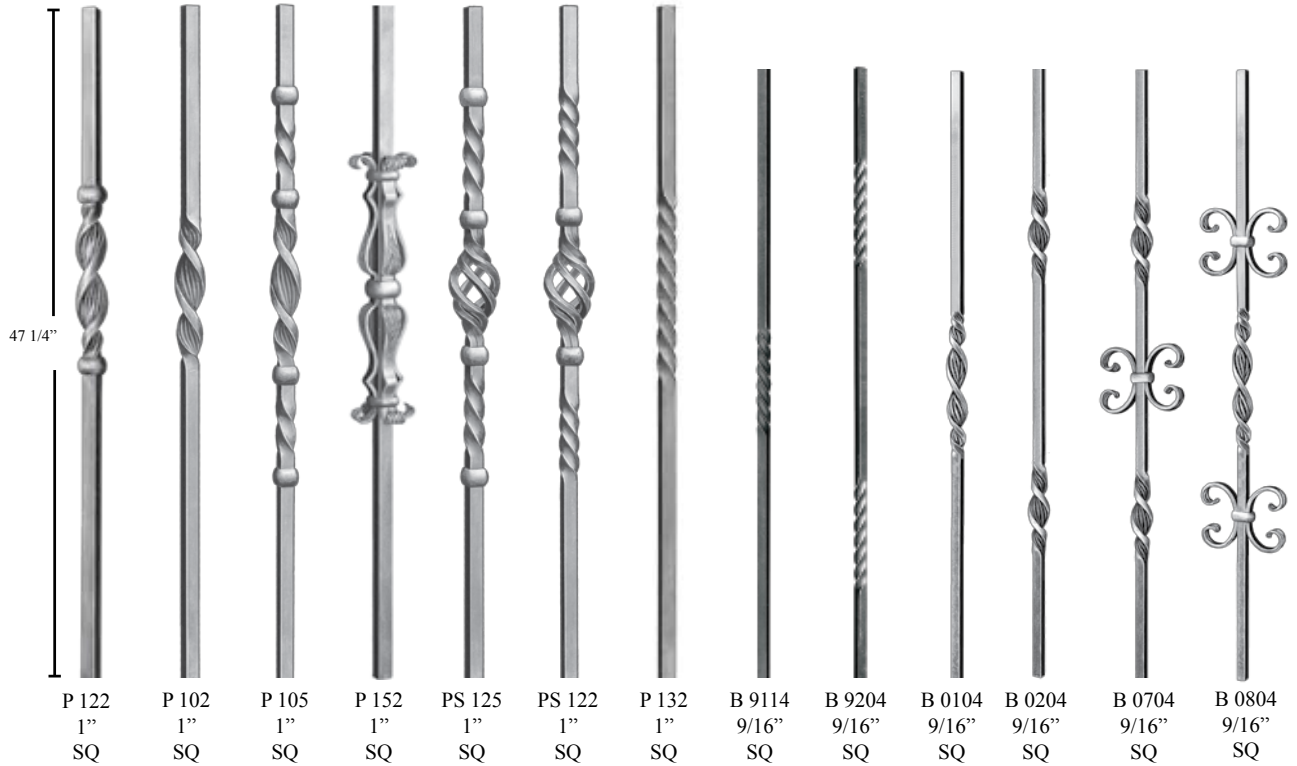

Patina Colors

Aged Green Antique Copper Antique Gold Antique Pewter Antique Silver German Silver Oil Rubbed Silver Satin Clear

P 122 1" SQ P 102 1" SQ P 105 1" SQ P 152 1" SQ PS 125 1" SQ PS 122 1" SQ P 132 1" SQ B 9114 9/16" SQ B 9204 9/16" SQ B 0104 9/16" SQ B 0204 9/16" SQ B 0704 9/16" SQ B 0804 9/16" SQ

Masters Series

P 202 1" SQ B 2103 1/2" SQ B 2203 1/2" SQ B 2303 1/2" SQ

Castel Series

P 612 1" SQ B 6114 1/2" SQ B 6214 1/2" SQ B 6314 1/2" SQ

POWDER COAT AND PATINA FINISHES ON GRANDE FORGE FORGINGS

Actual Color may vary slightly from photos. Color variations between pieces are natural and serve to enhance the artistic quality of the designs.

FOC 85Z
1 3/16" SQ
1 9/16" H x 3 1/2" OD

FOC 84Z
1 7/16" SQ
1 9/16" H x 3 1/2" OD

FOC 124Z
1 5/8" RD
1 7/8" H x 4 3/4" OD

FOC 82Z
13/16" SQ
1 3/8" H x 3 1/8" OD

FOC 83Z
1" SQ
1 3/8" H x 3 1/8" OD

FOC 62Z
5/8" SQ
1 1/4" H x 2 5/16" OD

FOC 224Z
1 5/8" RD
1 3/4" H x 4 3/4" OD

FOC 52Z
9/16" SQ
1" H x 1 15/16" OD

FOC 225Z
1 11/16" RD
1 7/8" H x 4 3/4" OD