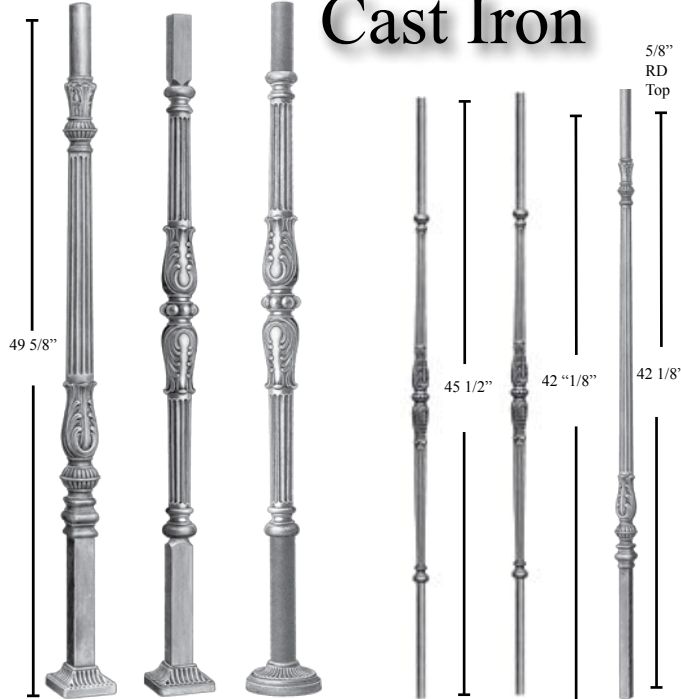

Patina Colors

Aged Green Antique Copper Antique Gold Antique Pewter Antique Silver German Silver Oil Rubbed Silver Satin Clear

P 122 1" SQ P 102 1" SQ P 105 1" SQ P 152 1" SQ PS 125 1" SQ PS 122 1" SQ P 132 1" SQ B 9114 9/16" SQ B 9204 9/16" SQ B 0104 9/16" SQ B 0204 9/16" SQ B 0704 9/16" SQ B 0804 9/16" SQ

Tradition Series

Ronde Series

Powder Coat Colors

Bronze Metallic

Copper Vein

Iron Glimmer

Matte Black

Rustique Series

B 7104
9/16"
SQ

B 7404
9/16"
SQ

B 7204
9/16"
SQ

B 8104
9/16"
SQ

B 8204
9/16"
SQ

45 1/2"

Cast Iron

49 5/8"