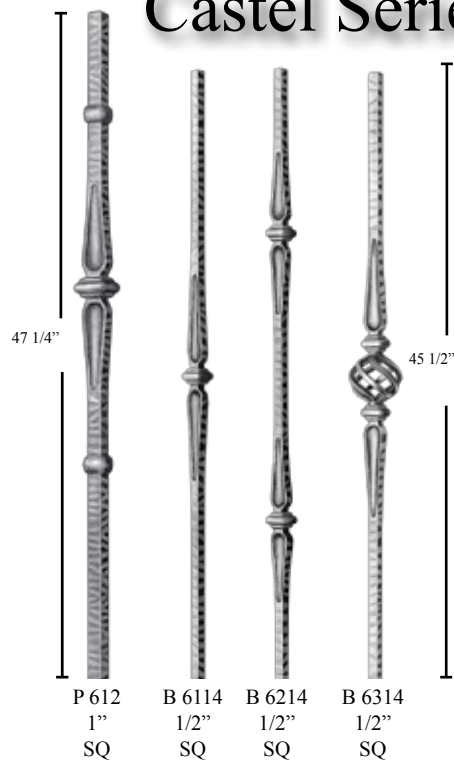

Patina Colors

Aged Green Antique Copper Antique Gold Antique Pewter Antique Silver German Silver Oil Rubbed Silver Satin Clear

P 122 1" SQ P 102 1" SQ P 105 1" SQ P 152 1" SQ PS 125 1" SQ PS 122 1" SQ P 132 1" SQ B 9114 9/16" SQ B 9204 9/16" SQ B 0104 9/16" SQ B 0204 9/16" SQ B 0704 9/16" SQ B 0804 9/16" SQ

Masters Series

P 202 1" SQ B 2103 1/2" SQ B 2203 1/2" SQ B 2303 1/2" SQ

Castel Series

P 612 1" SQ B 6114 1/2" SQ B 6214 1/2" SQ B 6314 1/2" SQ

POWDER COAT AND PATINA FINISHES ON GRANDE FORGE FORGINGS

Actual Color may vary slightly from photos. Color variations between pieces are natural and serve to enhance the artistic quality of the designs.

42 1/8"

42 1/8"

Shoes/ Base Collars

CS 140
9/16" SQ
2" x 2" OD

CS 250
1" SQ
3 1/8" x 3 1/8" OD

CS 251
9/16" SQ
2 1/8" x 2 1/8" OD

CS 251
1" SQ
3 3/8" x 3 3/8" OD

FOC 16Z
5/8" RD
1 3/8" H x 2 3/8" OD

FOC 224Z
1 5/8" RD
1 3/4" H x 4 3/4" OD

FOC 52Z
9/16" SQ
1" H x 1 15/16" OD

FOC 225Z
1 11/16" RD
1 7/8" H x 4 3/4" OD