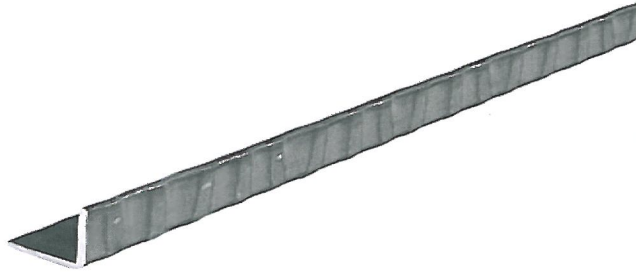

# Hammered & Pattern Angle Bars

Contact us to inquire about size capabilities

TBAI-01

Wavy Hammered

Random Length

TBAI-03

Edge Hammered

Random Length

TBAI-06

Wood Grain

Random Length

TBAI-21

Double Chiseled Groove with Edge Hammered

Random Length

**Elite Architectural Metal Supply**

655 Lively Blvd / P.O Box 1301  
Elk Grove Village, IL 60007