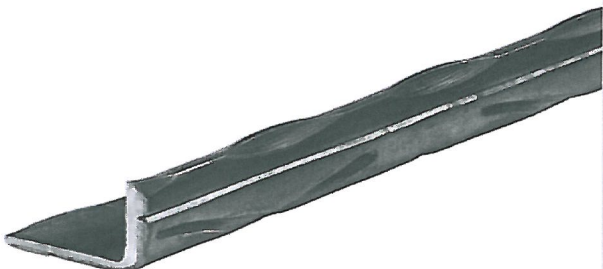

# Hammered & Pattern Angle Bars

Contact us to inquire about size capabilities

TBAI-01

Wavy Hammered

Random Length

TBAI-03

Edge Hammered

Random Length

TBAI-06

Wood Grain

Random Length

TBAI-21

Double Chiseled Groove with Edge Hammered

Random Length

**Elite Architectural Metal Supply**

655 Lively Blvd / P.O Box 1301  
Elk Grove Village, IL 60007