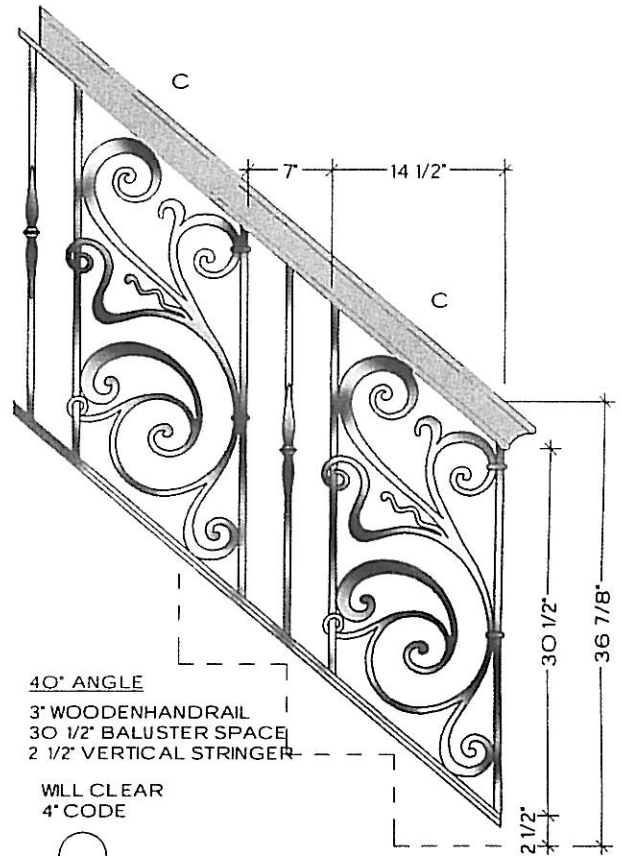

Regency Railings

Rebecca

Scale: 3/4"=1'-0"

U.S. PATENT #5,820,111
U.S. PATENT #6,059,269

35° ANGLE
3" WOODEN HANDRAIL
30" BALUSTER SPACE
4" VERTICAL STRINGER

WILL CLEAR
4" CODE

40° ANGLE
3" WOODEN HANDRAIL
30 1/2" BALUSTER SPACE
2 1/2" VERTICAL STRINGER

WILL CLEAR
4" CODE

BALCONY
3" WOODEN HANDRAIL
36-1/2" BALUSTER SPACE
OPEN STRINGER

WILL CLEAR
4" CODE

Regency Railings

Rebecca

Scale: 1/2"=1'-0"

U.S. PATENT #5,820,111
U.S. PATENT #6,059,269