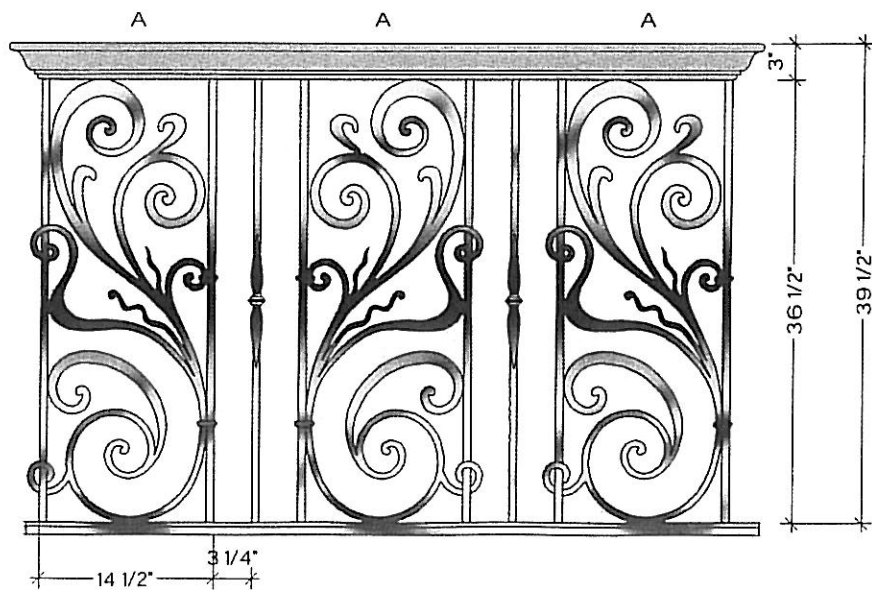

Regency Railings

Rebecca

Scale: 3/4"=1'-0"

U.S. PATENT #5,820,111
U.S. PATENT #6,059,269

35° ANGLE
3" WOODEN HANDRAIL
30" BALUSTER SPACE
4" VERTICAL STRINGER

WILL CLEAR
4" CODE

40° ANGLE
3" WOODEN HANDRAIL
30 1/2" BALUSTER SPACE
2 1/2" VERTICAL STRINGER

WILL CLEAR
4" CODE

BALCONY
3" WOODEN HANDRAIL
36-1/2" BALUSTER SPACE
OPEN STRINGER

WILL CLEAR
4" CODE

Regency Railings

Rebecca

Scale: 1/2"=1'-0"

U.S. PATENT #5,820,111
U.S. PATENT #6,059,269