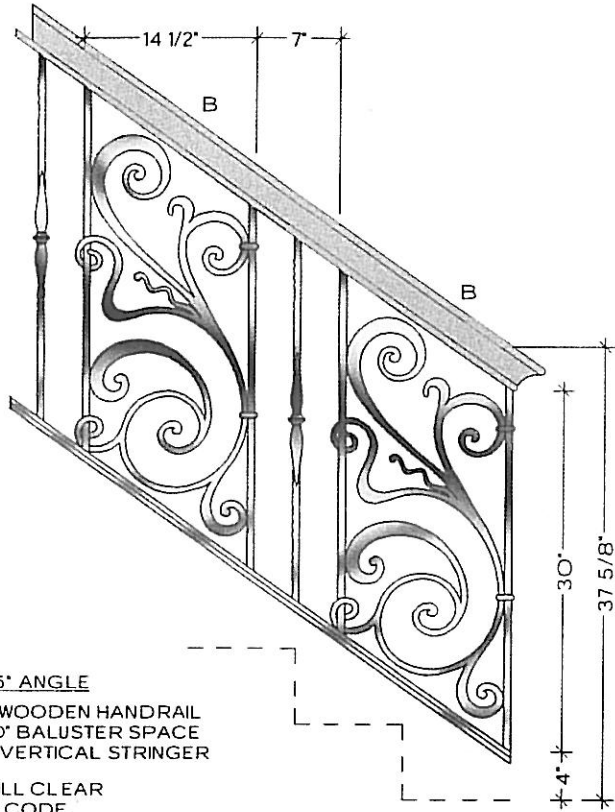

Regency Railings

Rebecca

Scale: 3/4"=1'-0"

U.S. PATENT #5,820,111
U.S. PATENT #6,059,269

35° ANGLE
3" WOODEN HANDRAIL
30" BALUSTER SPACE
4" VERTICAL STRINGER

WILL CLEAR
4" CODE

40° ANGLE
3" WOODEN HANDRAIL
30 1/2" BALUSTER SPACE
2 1/2" VERTICAL STRINGER

WILL CLEAR
4" CODE

BALCONY
3" WOODEN HANDRAIL
36-1/2" BALUSTER SPACE
OPEN STRINGER

WILL CLEAR
4" CODE

Regency Railings

Rebecca

Scale: 1/2"=1'-0"

U.S. PATENT #5,820,111
U.S. PATENT #6,059,269