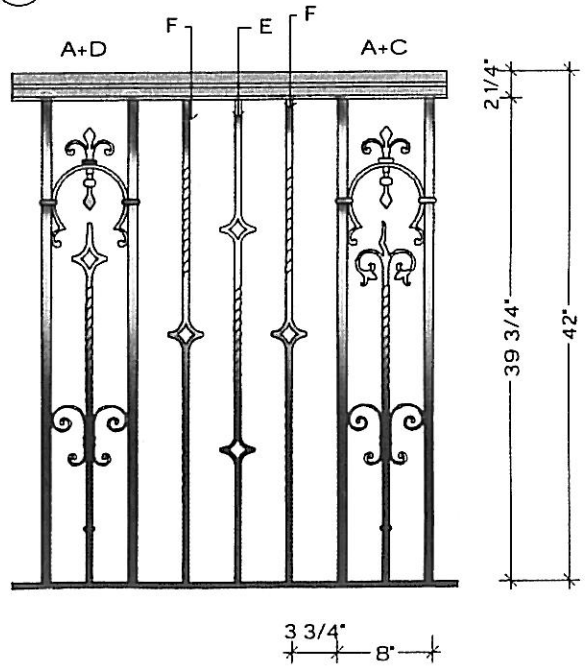

Regency Railings

Firenza - Firenza w/ verticals

Scale: 3/4"=1'-0"

U.S. PATENT #5,820,111
U.S. PATENT #6,059,269

30° ANGLE

2-1/4" WOODEN HANDRAIL
33" BALUSTER SPACE
2" VERTICAL STRINGER

WILL CLEAR
4" CODE

45° ANGLE

2-1/4" WOODEN HANDRAIL
32-3/4" BALUSTER SPACE
2" VERTICAL STRINGER

WILL CLEAR
4" CODE

BALCONY

2 1/4" WOODEN HANDRAIL
35" BALUSTER SPACE

WILL CLEAR
4" CODE

BALCONY

2 1/4" WOODEN HANDRAIL
39 3/4" BALUSTER SPACE

WILL CLEAR
4" CODE

Regency Railings

Firenza

Scale: 3/4"=1'-0"

U.S. PATENT #5,820,111
U.S. PATENT #6,059,269