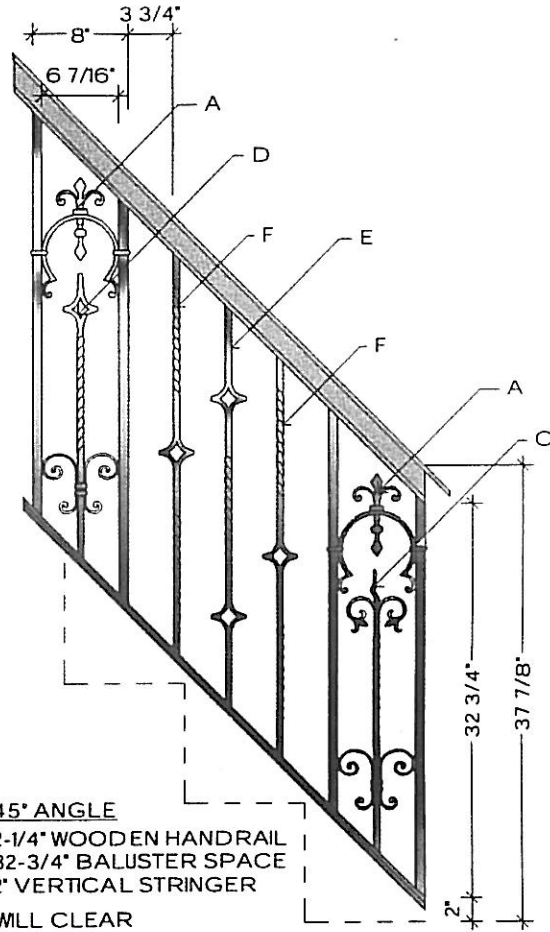

Regency Railings

Firenza - Firenza w/ verticals

Scale: 3/4"=1'-0"

U.S. PATENT #5,820,111
U.S. PATENT #6,059,269

30° ANGLE

2-1/4" WOODEN HANDRAIL
33" BALUSTER SPACE
2" VERTICAL STRINGER

WILL CLEAR
4" CODE

45° ANGLE

2-1/4" WOODEN HANDRAIL
32-3/4" BALUSTER SPACE
2" VERTICAL STRINGER

WILL CLEAR
4" CODE

BALCONY

2 1/4" WOODEN HANDRAIL
35" BALUSTER SPACE

WILL CLEAR
4" CODE

BALCONY

2 1/4" WOODEN HANDRAIL
39 3/4" BALUSTER SPACE

WILL CLEAR
4" CODE

Regency Railings

Firenza

Scale: 3/4"=1'-0"

U.S. PATENT #5,820,111
U.S. PATENT #6,059,269