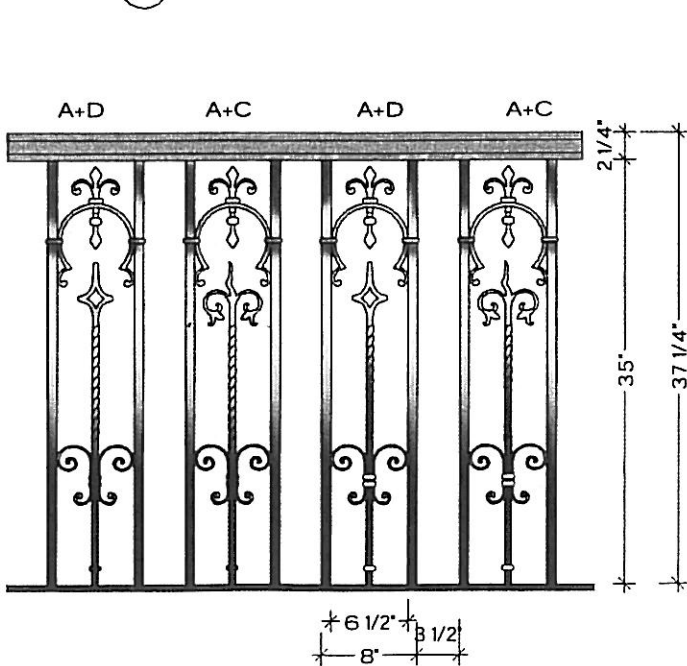

Regency Railings

Firenza - Firenza w/ verticals

Scale: 3/4"=1'-0"

U.S. PATENT #5,820,111
U.S. PATENT #6,059,269

30° ANGLE

2-1/4" WOODEN HANDRAIL
33" BALUSTER SPACE
2" VERTICAL STRINGER

WILL CLEAR
4" CODE

45° ANGLE

2-1/4" WOODEN HANDRAIL
32-3/4" BALUSTER SPACE
2" VERTICAL STRINGER

WILL CLEAR
4" CODE

BALCONY

2 1/4" WOODEN HANDRAIL
35" BALUSTER SPACE

WILL CLEAR
4" CODE

BALCONY

2 1/4" WOODEN HANDRAIL
39 3/4" BALUSTER SPACE

WILL CLEAR
4" CODE

Regency Railings

Firenza

Scale: 3/4"=1'-0"

U.S. PATENT #5,820,111
U.S. PATENT #6,059,269