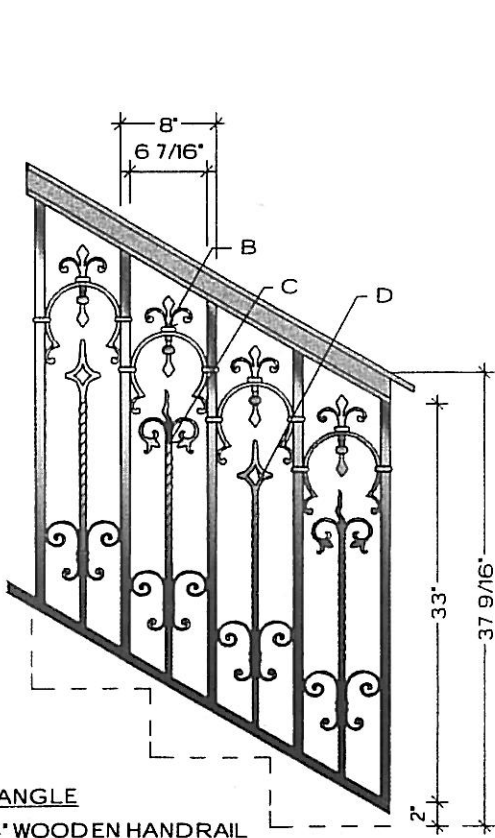

Regency Railings

Firenza - Firenza w/ verticals

Scale: 3/4"=1'-0"

U.S. PATENT #5,820,111
U.S. PATENT #6,059,269

30° ANGLE

2-1/4" WOODEN HANDRAIL
33" BALUSTER SPACE
2" VERTICAL STRINGER

WILL CLEAR
4" CODE

45° ANGLE

2-1/4" WOODEN HANDRAIL
32-3/4" BALUSTER SPACE
2" VERTICAL STRINGER

WILL CLEAR
4" CODE

BALCONY

2 1/4" WOODEN HANDRAIL
35" BALUSTER SPACE

WILL CLEAR
4" CODE

BALCONY

2 1/4" WOODEN HANDRAIL
39 3/4" BALUSTER SPACE

WILL CLEAR
4" CODE

Regency Railings

Firenza

Scale: 3/4"=1'-0"

U.S. PATENT #5,820,111
U.S. PATENT #6,059,269